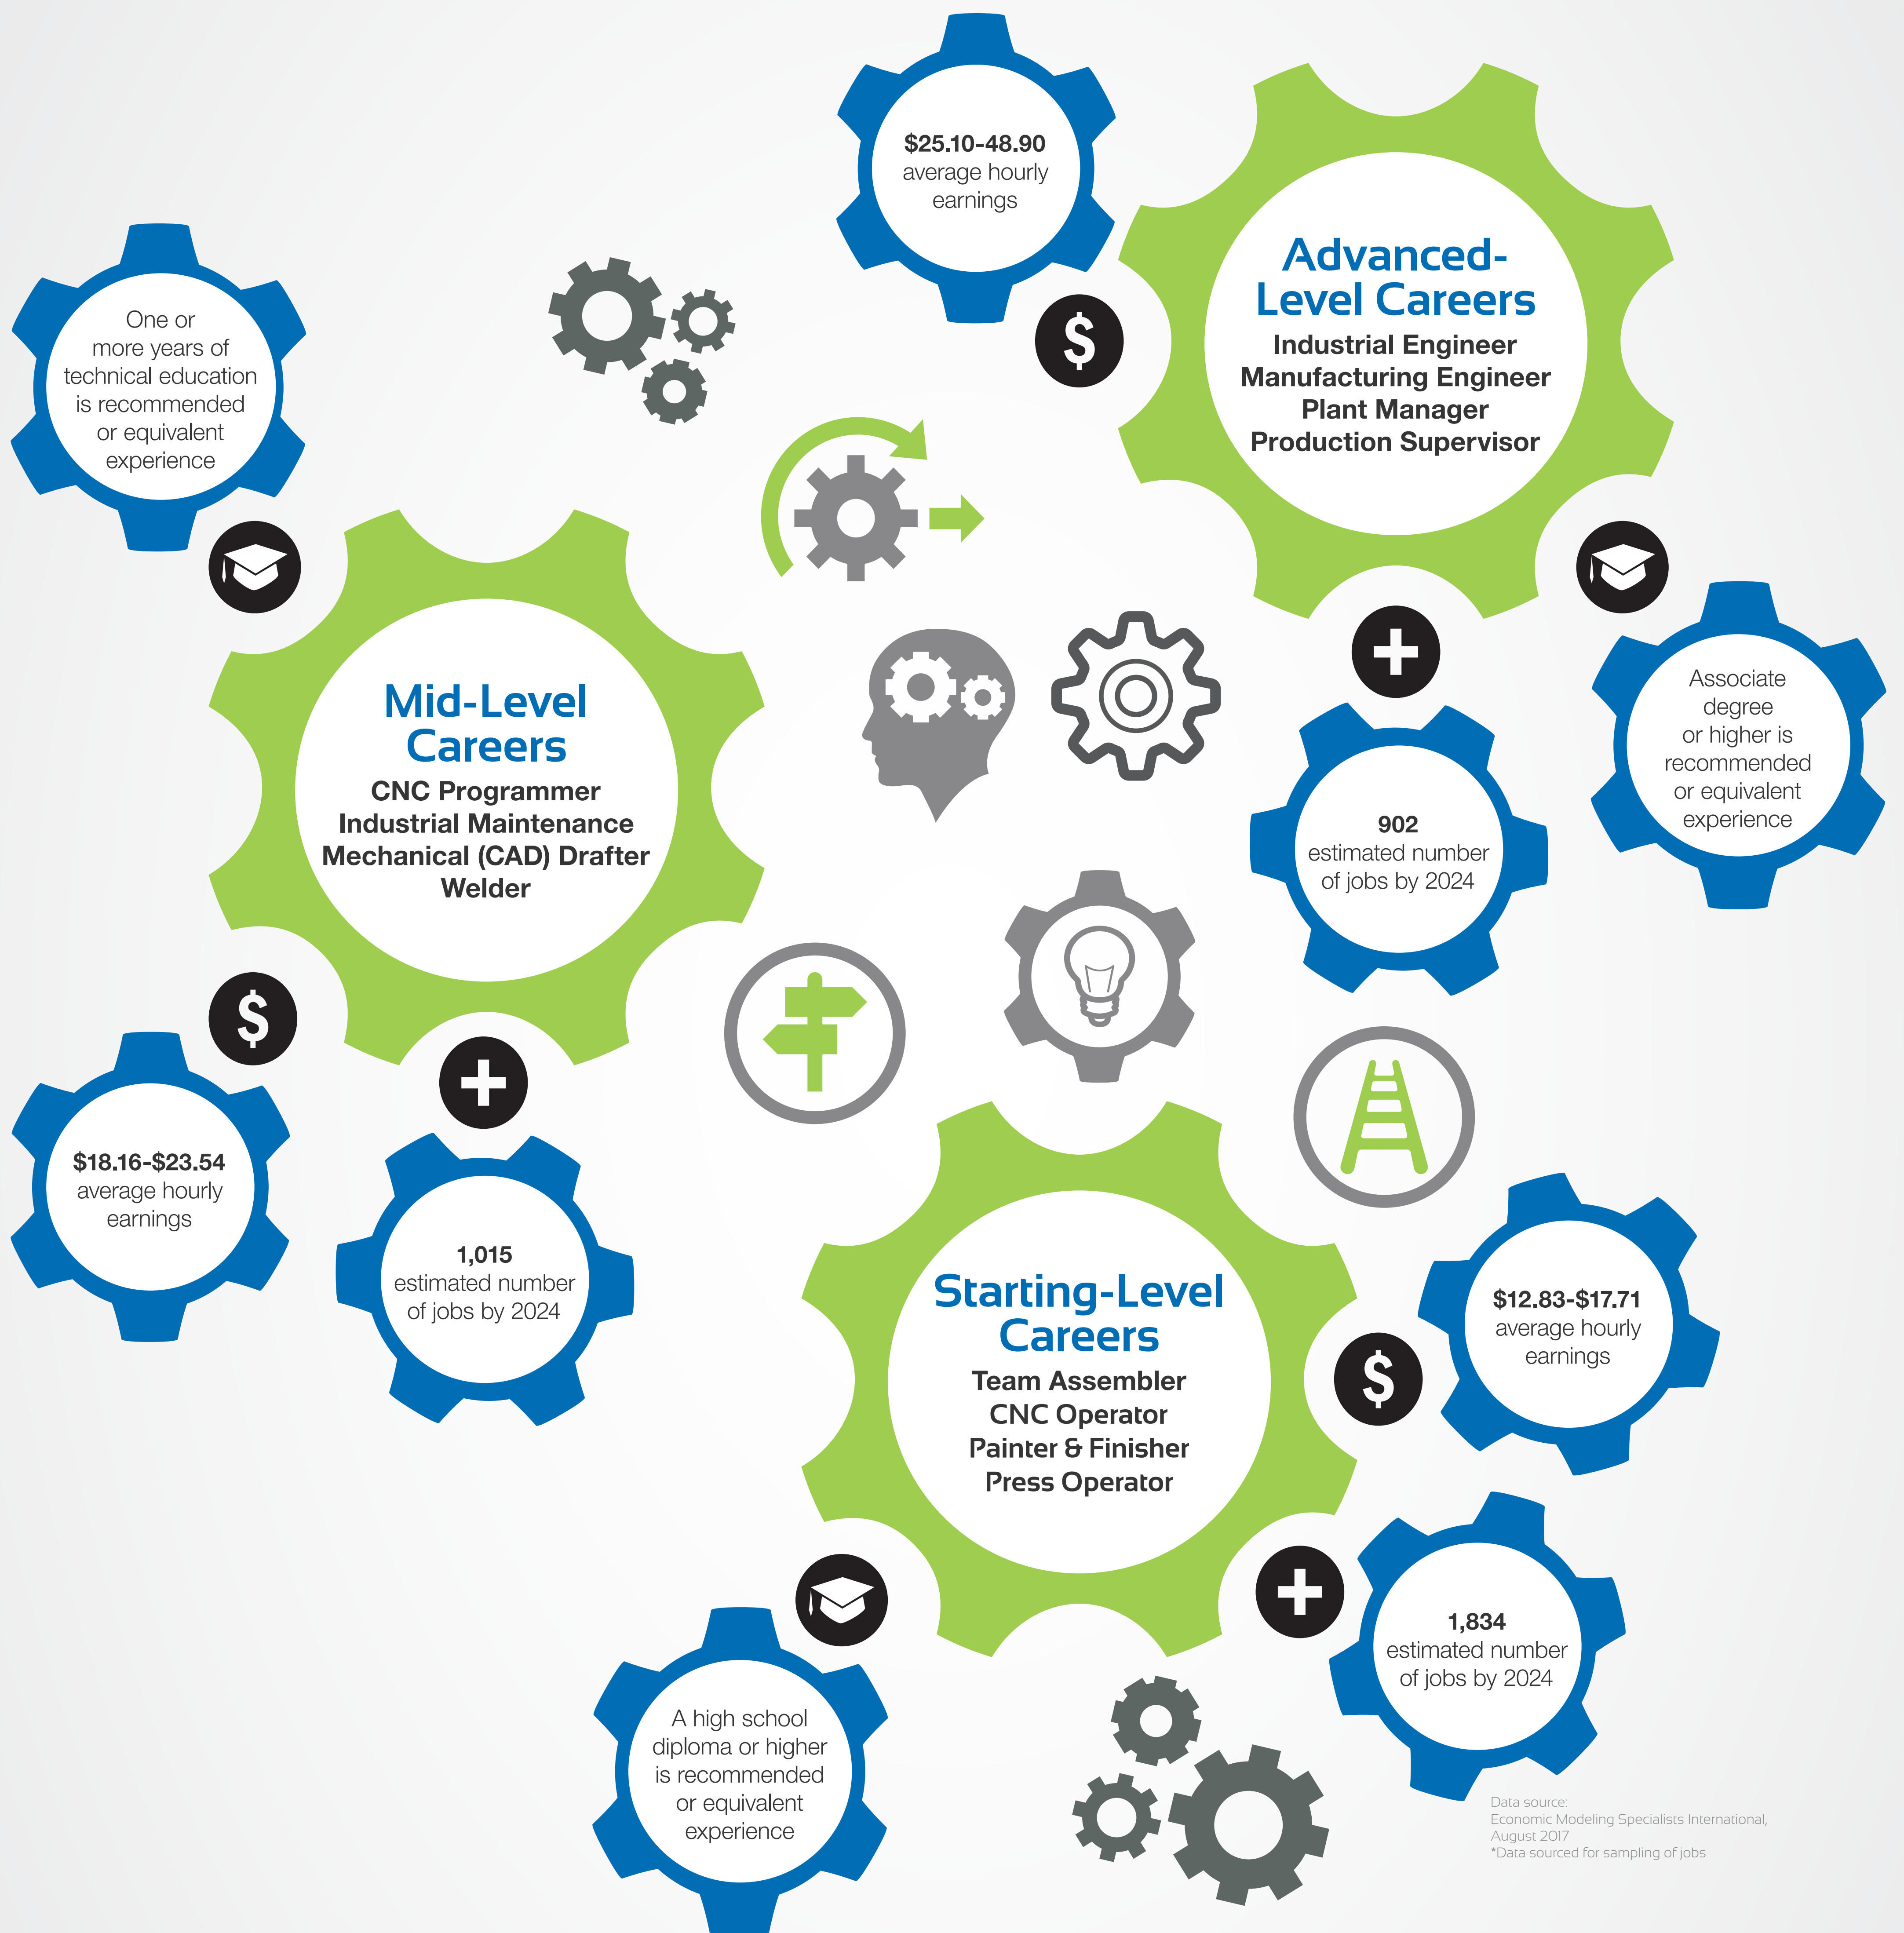

# manufacturing

discover great manufacturing career opportunities in the dodge county area

Learn more at [www.manufacturingworks.org](http://www.manufacturingworks.org)

## sponsors

This initiative is sponsored by members of the Dodge County Manufacturing Business Alliance. Companies include: Apache Stainless Equipment Corporation, Breuer Metal Craftsmen, Inc., Contree Sprayer and Equipment, Federal Mogul Powertrain, John Deere Horicon Works, Kirsh Foundry, Lyco Manufacturing, MEC, Metalcraft of Mayville and Moraine Park Technical College. Funding sources for this project include the U.S. Department of Labor Workforce Innovation Fund. Produced by the Workforce Development Board of South Central Wisconsin.