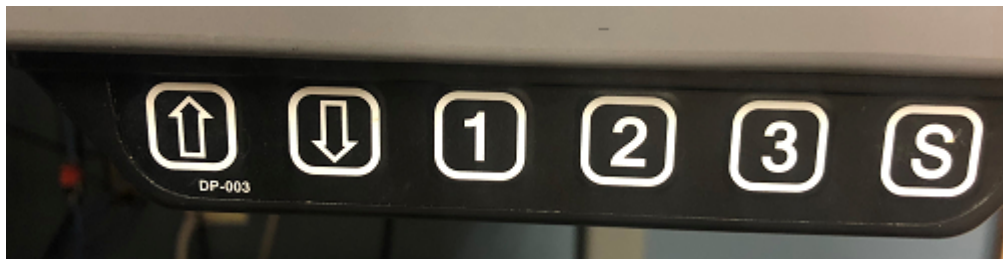

# Accessibility Workstation

To Raise the Desk Push

To Lower the Desk Push

# To use the Magnifier

Double Click Magnifier Icon

Magnifier Window will Open

- Decrease the Size
- + Increase the Size