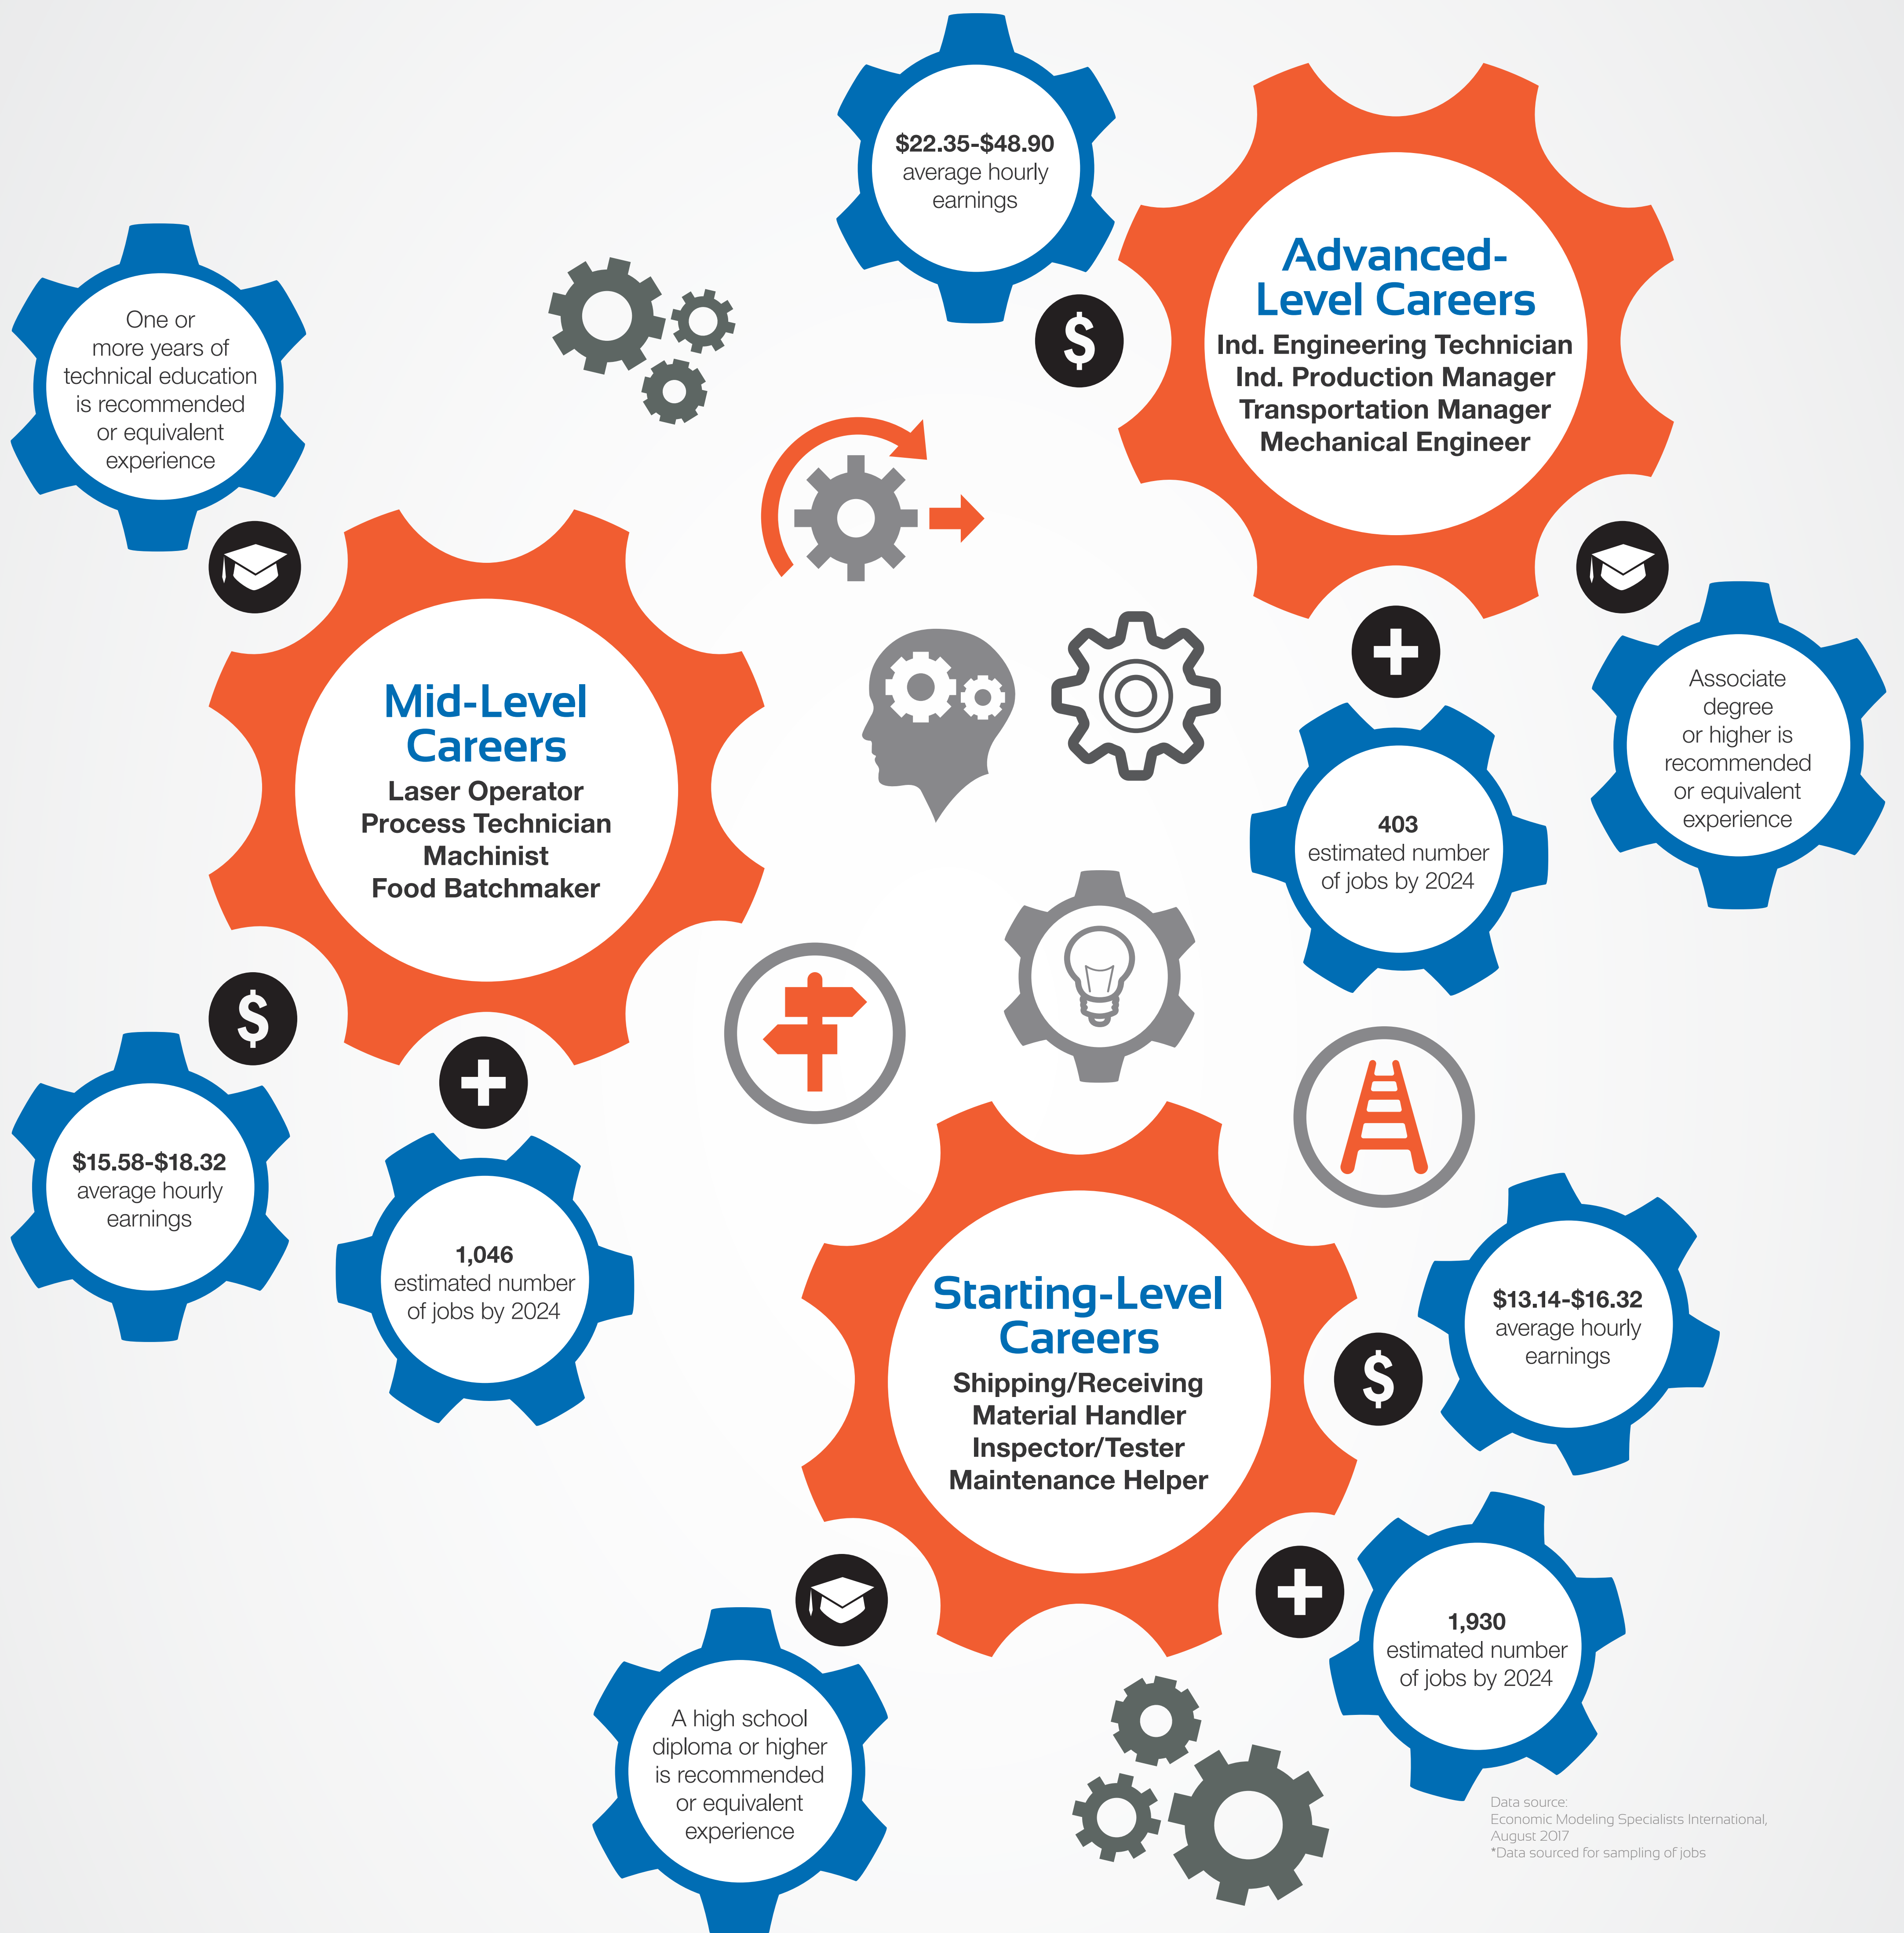

manufacturing

discover great manufacturing career opportunities in the dodge county area

Learn more at www.manufacturingworks.org

sponsors

This initiative is sponsored by members of the Dodge County Manufacturing Business Alliance. Companies include: Apache Stainless Equipment Corporation, Breuer Metal Craftsmen, Inc., Contree Sprayer and Equipment, Federal Mogul Powertrain, John Deere Horicon Works, Kirsh Foundry, Lyco Manufacturing, MEC, Metalcraft of Mayville and Moraine Park Technical College. Funding sources for this project include the U.S. Department of Labor Workforce Innovation Fund. Produced by the Workforce Development Board of South Central Wisconsin.